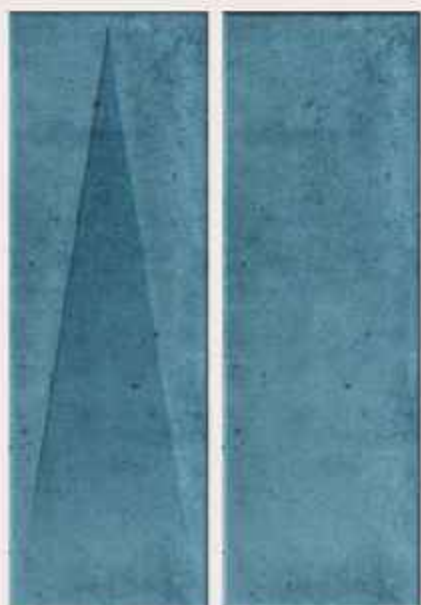

**SIZE**  
**75X225MM**

**SURFACE**  
**GLOSSY**

**THICKNESS**  
**10MM**

**PLAKA**  
**ZINK BLUE**

RANDOM 25

SIZE  
75X225MM

SURFACE  
GLOSSY

THICKNESS  
10MM