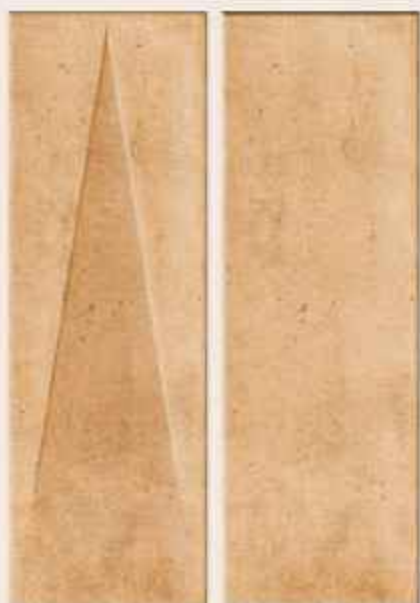

**PLAKA
SOFT TAN**

RANDOM 25