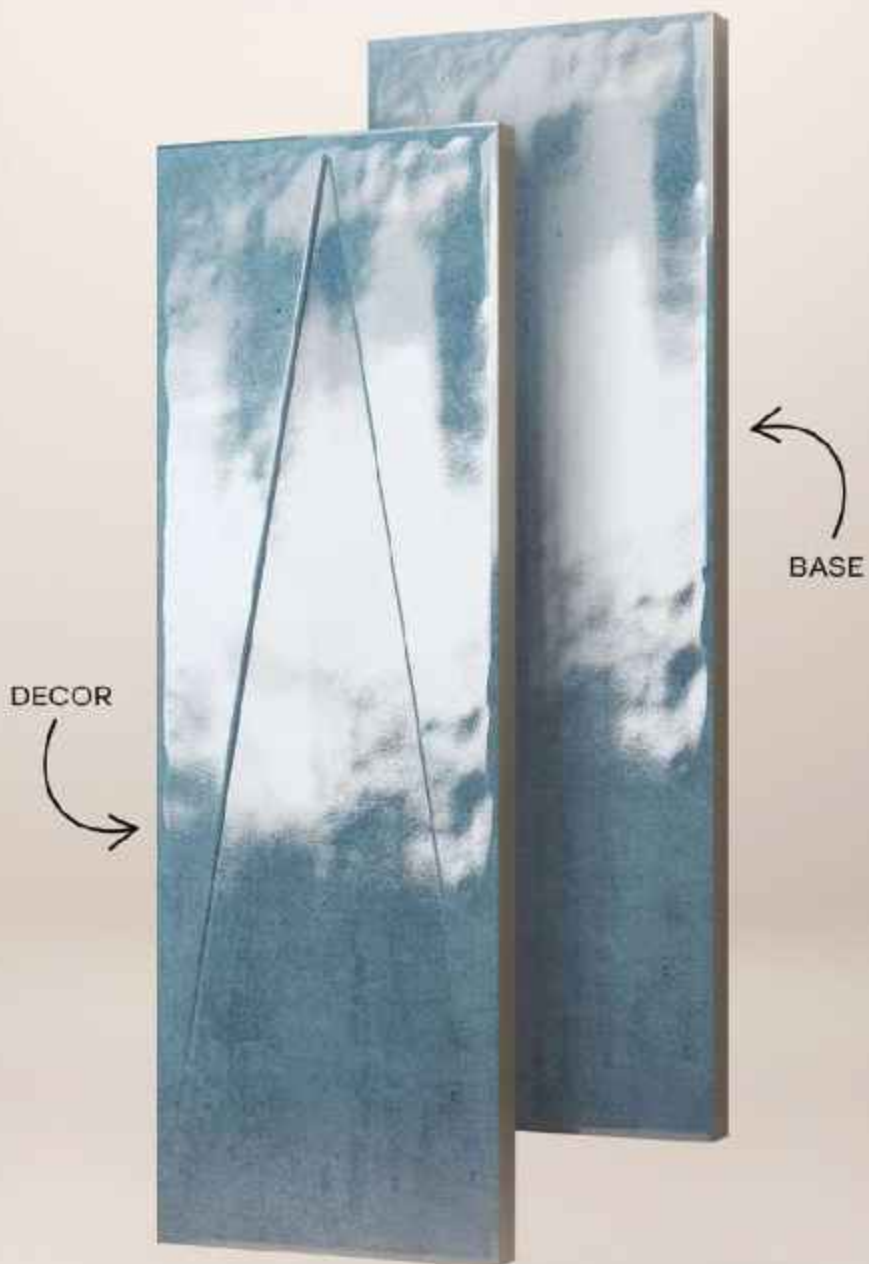

PLAKA CORAL PINK DECOR

PLAKA CORAL PINK BASE

PLAKA MOON GRAY DECOR

PLAKA MOON GRAY BASE

PLAKA SAND BEIGE DECOR

PLAKA SAND BEIGE BASE

PLAKA SOFT TAN DECOR

PLAKA SOFT TAN BASE

PLAKA SWISS WHITE DECOR

PLAKA SWISS WHITE BASE

PLAKA WILD GREEN DECOR

PLAKA WILD GREEN BASE

PLAKA ZINK BLUE DECOR

PLAKA ZINK BLUE BASE

### Features & Advantages

					
Chemical Resistance	Heat & Fire Resistance	Abrasion Resistance	High Tensile Strength	Less Water Absorption	Environment Friendly

PLAKA  
CORAL PINK

RANDOM 25

SIZE  
75X225MM

SURFACE  
GLOSSY

THICKNESS  
10MM

**PLAKA  
MOON GRAY**

RANDOM 25

SIZE  
75X225MM

SURFACE  
GLOSSY

THICKNESS  
10MM

**PLAKA**  
**SAND BEIGE**